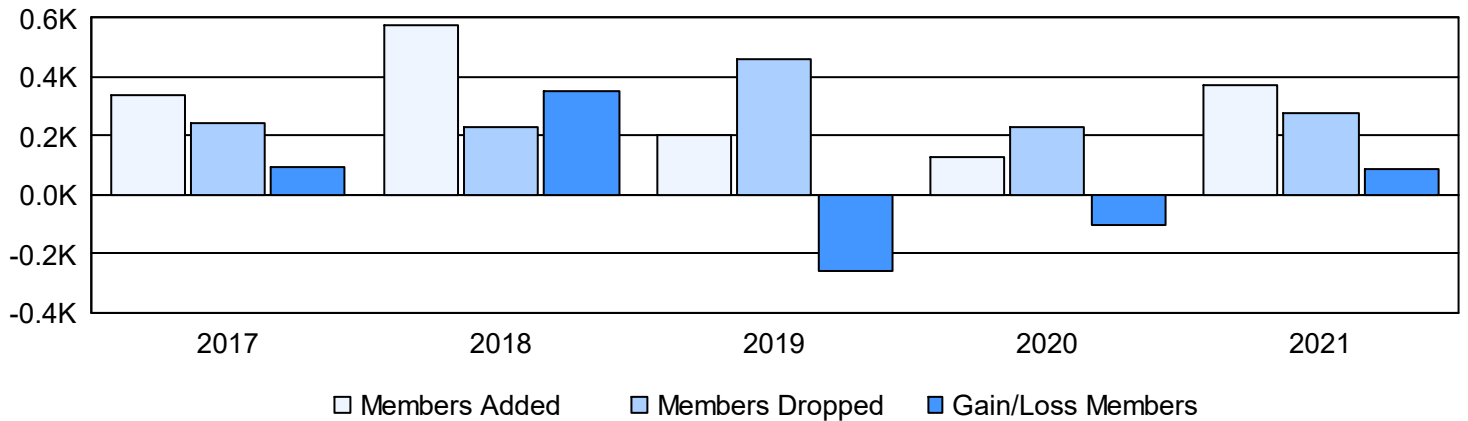

Year	New Clubs	Dropped Clubs	Gain/ Loss Clubs	New Members	Charter Members	Reinstate Members	Transfer Members	Total Member Added	Total Members Dropped	Gain/ Loss Members
2016-2017	1	0	1	288	30	9	12	339	244	95
2017-2018	4	0	4	457	100	6	16	579	230	349
2018-2019	2	1	1	109	58	27	6	200	462	-262
2019-2020	2	1	1	54	51	13	9	127	228	-101
2020-2021	8	5	3	149	200	7	13	369	280	89
Average	3	1	2	211	88	12	11	323	289	34

Clubs

Members