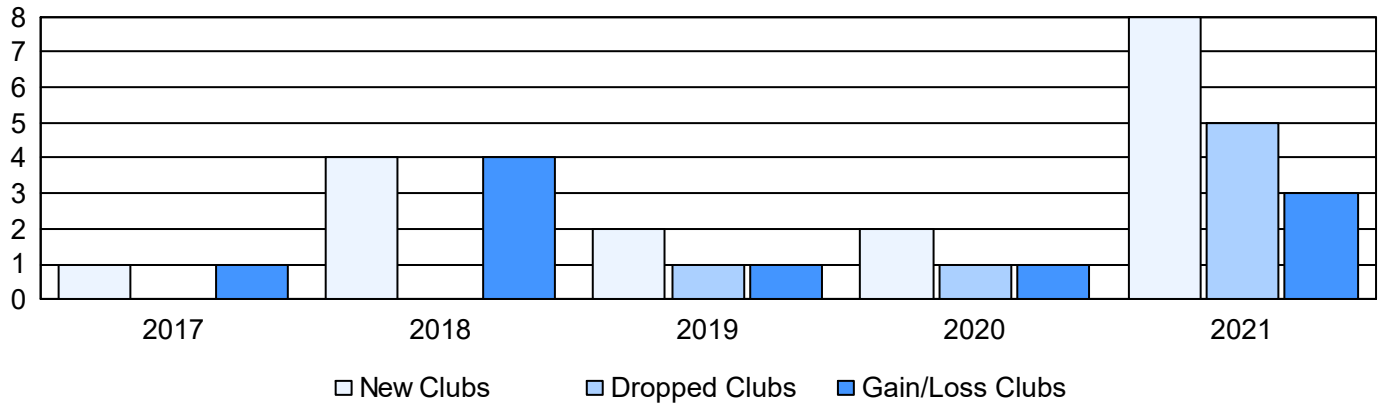

Year	New Clubs	Dropped Clubs	Gain/ Loss Clubs	New Members	Charter Members	Reinstate Members	Transfer Members	Total Member Added	Total Members Dropped	Gain/ Loss Members
2016-2017	1	0	1	288	30	9	12	339	244	95
2017-2018	4	0	4	457	100	6	16	579	230	349
2018-2019	2	1	1	109	58	27	6	200	462	-262
2019-2020	2	1	1	54	51	13	9	127	228	-101
2020-2021	8	5	3	149	200	7	13	369	280	89
<b>Average</b>	<b>3</b>	<b>1</b>	<b>2</b>	<b>211</b>	<b>88</b>	<b>12</b>	<b>11</b>	<b>323</b>	<b>289</b>	<b>34</b>

### Clubs