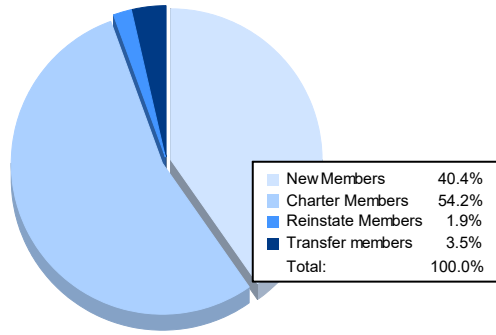

Membership Composition June 2021 Cumulative